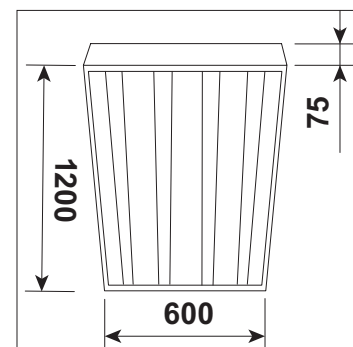

Lighting direction

PDF datasheet:

CLEaneo 1200 SURF 4PL

Mounting:	Surface mounting
Body material:	Steel and aluminium
Colour:	Standard white RAL 9003, other RAL colours on request
Lumen output:	Standard up to 17.600 lm, any other on request
LED module:	Signify (Philips), Tridonic or equivalent SMD LED modules
Colour temperature:	3000/4000K/2700-6500K TunableWhite, other on request
Colour Rendering:	CRI>80 in standard, other on request
Driver:	EVG on-off/DALI/TW DT8, other on request
Wireless control:	On request
Daylight/Occupancy sensor:	On request
Emergency unit:	On request
Operating temperature range:	0°C ... +35°C
IP Class:	IP65 in standard
Power:	220-240V 50/60Hz
Lighting direction:	Direct lighting
Light distribution:	Symmetric
Optics:	Parabolic louvers
Beam angle:	All types available in our LDT file database
Diffuser:	Clear glass
Warranty:	5 Years standard warranty

CLEaneo 1200 SURF 4PL surface mounted luminaire

All current index numbers, lumen outputs, power consumption and many other technical information are available in our 2024 pricelist.

Basic dimensions

CLENEO 1200 SURF 4PL

Available versions

CLENEO 1200 SURF 4PL

Product code	Product name	Gross Lumen [lm]	Nett Lumen [lm]	Power [W]	Efficacy [lm/W]	Colour temperature [K]	Lifetime L/B	Diffuser	Length [mm]	Width [mm]	Height [mm]
Surface mounted luminaire with 4 rows of parabolic louvers and clear glass diffuser											
12.00210.83.E.ML.CG	CLENEO 1200 SURF 4PL / 17600 lm / 830 / E / ML / CG	17600	14900	120	124	3000	70.000/L80B10	ML/CG	1200	600	50
12.00210.84.E.ML.CG	CLENEO 1200 SURF 4PL / 17600 lm / 840 / E / ML / CG	17600	14900	120	124	4000	70.000/L80B10	ML/CG	1200	600	50