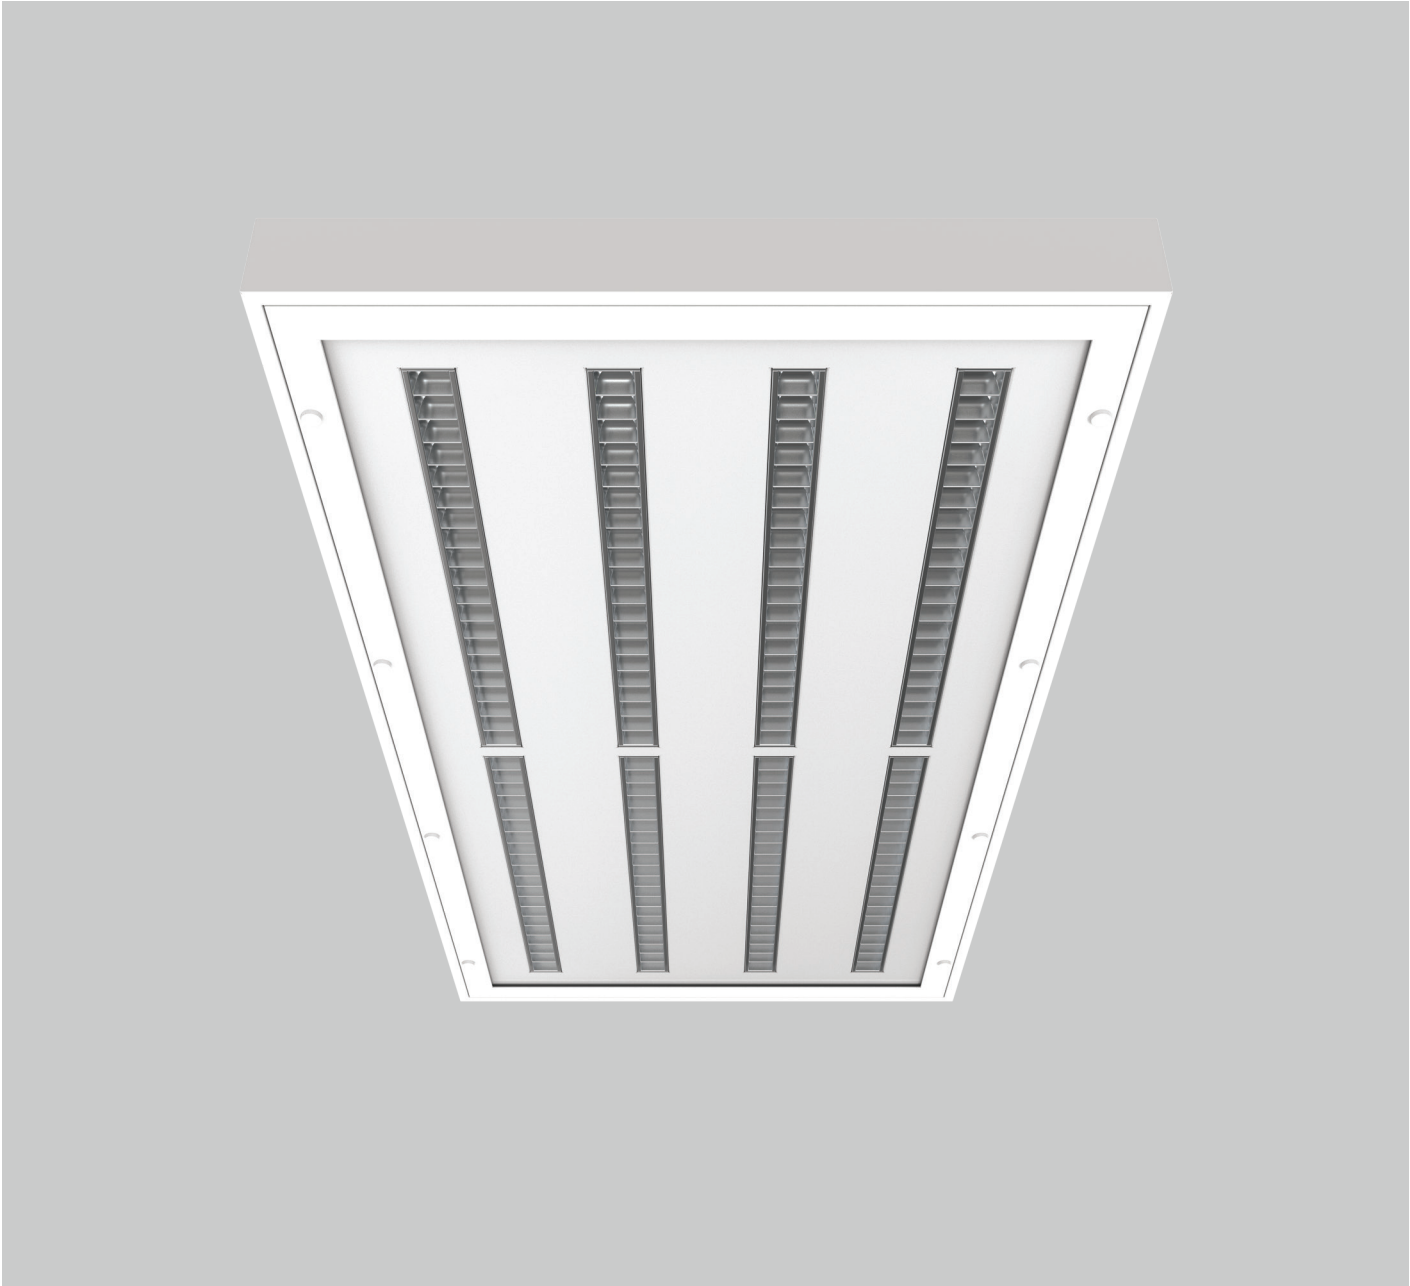

CLEaneo 1200 SURF 4PL

Rectangular surface mounted cleanroom luminaire. Diffuser-clear tempered glass and parabolic louver optics. Top quality SMD LED modules with colour consistency MacAdams 3, extensive portfolio of lumen ranges, CCTs and spectra. Variety of drivers: standard EVG on/off, DALI, TW DT8 on request. Mounting on any type of ceiling. Body is made of aluminium and steel. Standard colour RAL 9003M antibacterial paint, other colours on request. Variety of lumen outputs and drivers allows to use this luminaire in different types of lighting projects.

Lighting direction

PDF datasheet:

CLEaneo 1200 SURF 4PL

Mounting:	Surface mounting
Body material:	Steel and aluminium
Colour:	Standard white RAL 9003, other RAL colours on request
Lumen output:	Standard up to 17.600 lm, any other on request
LED module:	Signify (Philips), Tridonic or equivalent SMD LED modules
Colour temperature:	3000/4000K/2700-6500K TunableWhite, other on request
Colour Rendering:	CRI>80 in standard, other on request
Driver:	EVG on-off/DALI/TW DT8, other on request
Wireless control:	On request
Daylight/Occupancy sensor:	On request
Emergency unit:	On request
Operating temperature range:	0°C ... +35°C
IP Class:	IP65 in standard
Power:	220-240V 50/60Hz
Lighting direction:	Direct lighting
Light distribution:	Symmetric
Optics:	Parabolic louvers
Beam angle:	All types available in our LDT file database
Diffuser:	Clear glass
Warranty:	5 Years standard warranty